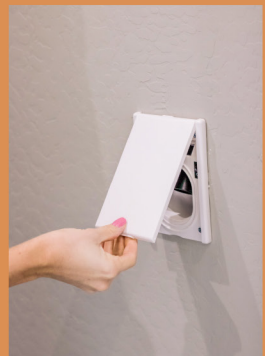

Hide-A-Hose

RETRACTABLE CENTRAL VAC SYSTEMS

**A
SMARTER,
HEALTHIER
WAY
TO CLEAN
YOUR HOME**

SEE HOW IT WORKS

www.hideahose.com 

Smart

Hide-A-Hose Vacuum Systems are **retractable** . The hose is stored in the central vacuum tubing in the wall. Not in your closet. Pull. Vacuum. Retract. That's smart.

Hide-A-Hose Retractable Systems are **quiet** . The central vacuum power unit is installed in the garage or mechanical room. The noise is away from your living space. That's smart.

Hide-A-Hose Retractable Systems are **versatile** . Pick an attachment and vacuum carpet, tile, hardwood, stairs, windowsills, baseboards, upholstery, curtains, cupboards, fans, lint traps, mattresses, pet beds, cobwebs, over, under, down low, up high. That's smart.

Hide-A-Hose Retractable Systems are **powerful** . Central vacuum power units are up to 5 times more powerful than portable vacuums. More power. Less dirt. That's healthy.

How does Hide-A-Hose Work?

A light-weight hose is stored in the piping behind each port. Simply open the door, pull out the hose (up to 60 ft !), engage the lock and attach the cleaning tool of your choice, turn it on, and begin cleaning your entire house.

When you're finished, disconnect the handle, disengage the lock, and watch the suction from the vacuum power unit retract the hose back into the wall! The retractable hose travels freely through tubing inside the wall that is connected to the central vacuum power unit. No more carrying a hose from inlet to inlet! A clean house is that simple.